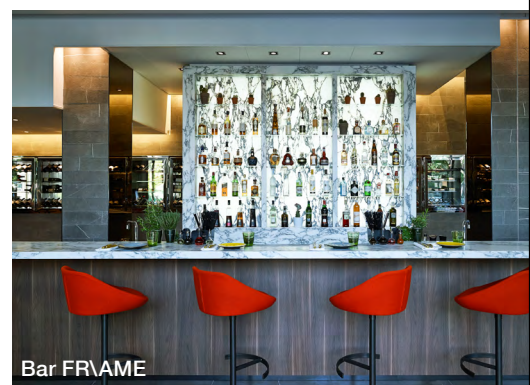

430 ROOMS

(including 95 twins and 26 suites)

FR\AME, A CALIFORNIAN BRASSERIE

From the open kitchen, the chefs offer you a creative menu based on fresh and local products from our organic garden

A UNIQUE BAR