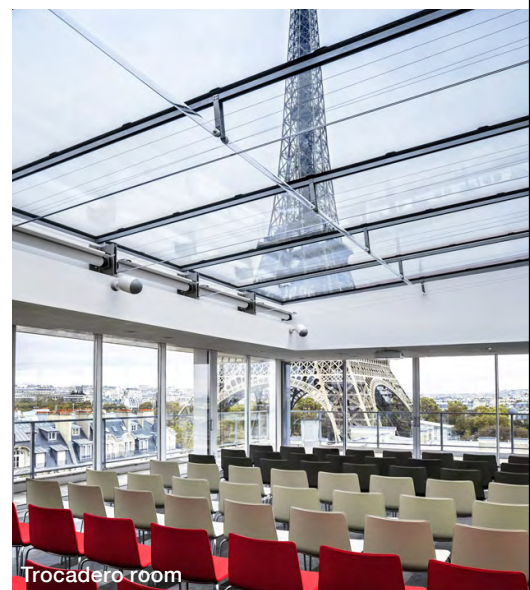

PULLMAN | PARIS TOUR EIFFEL

A few steps away from the Champ-de-Mars, facing the Trocadéro and offering a breathtaking view over the Eiffel Tower, the Pullman Paris Tour Eiffel 4* is the perfect place to enjoy Paris for business and leisure.

2200 SQM OF MEETING SPACE

A panoramic room located on the 10th floor with a view of Paris.

A 6,5m height plenary room with daylight up to 400 delegates in theater

AN ADDRESS IN THE HEART OF PARIS

with the most iconic places
at your feet