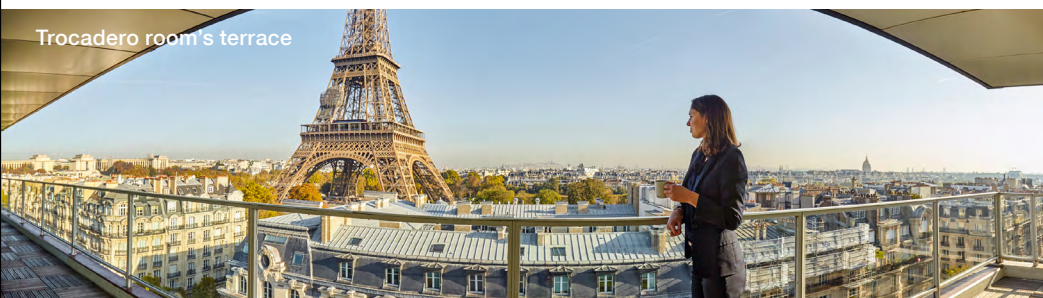

PULLMAN | PARIS TOUR EIFFEL

A few steps away from the Champ-de-Mars, facing the Trocadéro and offering a breathtaking view over the Eiffel Tower, the Pullman Paris Tour Eiffel 4* is the perfect place to enjoy Paris for business and leisure.